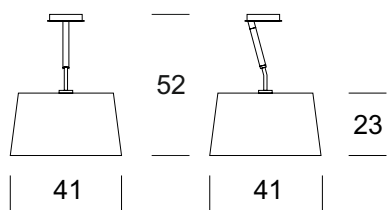

PENDANT LAMP VELA

41