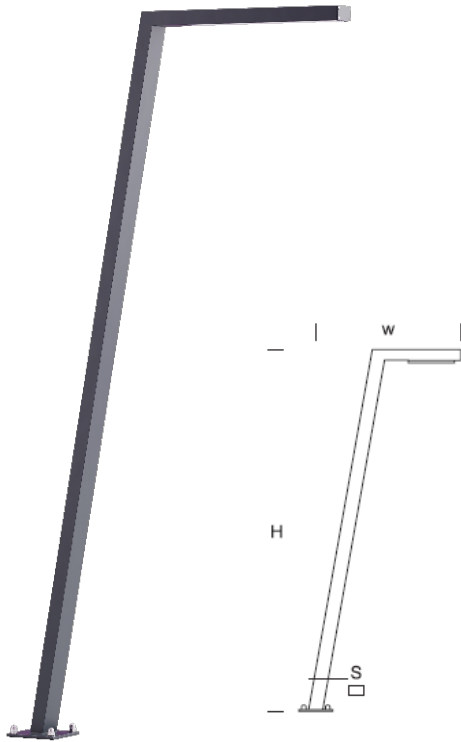

Garden Lamp URBIN 2,0

OPTICS

„AS”

DETAILED DESCRIPTION

INDEX	NAZWA NAME	WYMIARY / DIMENSIONS (cm)		ŹRÓDŁO ŚWIATŁA / SOURCE OF LIGHT			OPRAWA / FIXTURE			FUNDAMENT FOUNDATION
		H/h ₁ /h ₂	w/S	W	lm	lm / W	W	lm	lm / W	
172-00.-000285	URBIN LO 2,0	200/196	75/8x4	17	1400	155	20	1720	86	FBO-50/16

Data for: Ra > 80, 4000K, 700mA. Source of light and integrated control gear, replacement only by the manufacturer's service.

PRODUCT DESCRIPTION

Modern garden lantern made of rectangular aluminum profiles. A rectangular LED SMD panel with asymmetric characteristics forming a source of light built in the boom. Lamp-shade made of PMMA being resistant to UV radiation. Optionally, an electric socket (230 V IP 54) can be mounted.

HEIGHT: 2 m

TECHNICAL SPECIFICATIONS

Voltage	230 V
Source power / fixture	Recommended: Integrated 20 W/1720 lm
Lifetime	70.000 h LB 80/20
Optics	AS
Ambient temperature	-30 ÷ +45
Light color	4000 3000 *
Ingress Protection	IP65
Protection class	I II *
CE	Yes

* choice

MECHANICAL DATA

Foundation	FBO-50/16
Column/body material	Aluminium
Lampshade	PMMA
Metal color	<div style="display: flex; align-items: center;"> <div style="width: 20px; height: 20px; background-color: #f0f0f0; margin-right: 5px;"></div> White 9003 </div> <div style="display: flex; align-items: center; margin-top: 5px;"> <div style="width: 20px; height: 20px; background-color: #808080; margin-right: 5px;"></div> Grey 7043 </div> <div style="display: flex; align-items: center; margin-top: 5px;"> <div style="width: 20px; height: 20px; background-color: #404040; margin-right: 5px;"></div> Graphite 7016 </div> <div style="display: flex; align-items: center; margin-top: 5px;"> <div style="width: 20px; height: 20px; background-color: #202020; margin-right: 5px;"></div> Black 9005 </div>
	RAL*