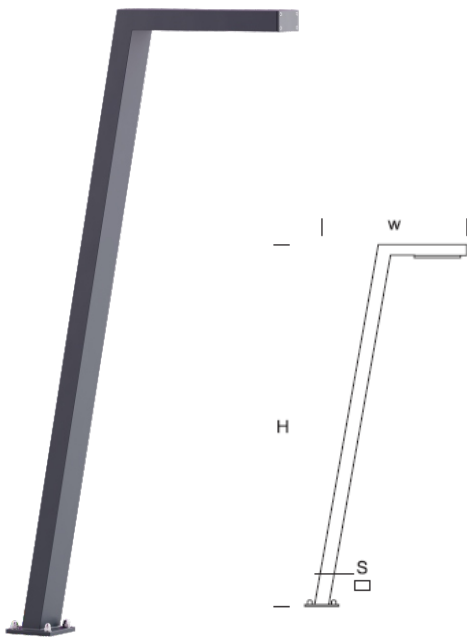

Garden Lamp URBIN 1,2

OPTICS

„AS”

DETAILED DESCRIPTION

INDEX	NAZWA NAME	WYMIARY / DIMENSIONS (cm)		ŹRÓDŁO ŚWIATEŁA / SOURCE OF LIGHT			OPRAWA / FIXTURE			FUNDAMENT FOUNDATION
		H/h ₁ /h ₂	w/S	W	lm	lm / W	W	lm	lm / W	
172-00.-000284	URBIN LO 1,2	120/116	55/8x4	8,5	1530	180	10	900	90	FBO-50/7,5

Data for: Ra > 80, 4000K, 700mA. Source of light and integrated control gear, replacement only by the manufacturer's service.

PRODUCT DESCRIPTION

Modern garden lantern made of rectangular aluminum profiles. A rectangular LED SMD panel with asymmetric characteristics forming a source of light built in the boom. Lamp-shade made of PMMA being resistant to UV radiation. Optionally, an electric socket (230 V IP 54) can be mounted.

HEIGHT: 1,2 m

TECHNICAL SPECIFICATIONS

Voltage	230 V
Source power / fixture	Recommended: Integrated 10 W/900 lm
Lifetime	80.000 h LB 80/20
Optics	AS
Ambient temperature	-30 ÷ +45
Light color	4000 3000 *
Ingress Protection	IP66
Protection class	I II *
CE	Yes

* choice

MECHANICAL DATA

Foundation	FBO-50/7,5
Column/body material	Aluminium
Lampshade	PMMA
Metal color	<div style="display: flex; align-items: center;"> <div style="width: 20px; height: 20px; background-color: #f0f0f0; margin-right: 5px;"></div> White 9003 <div style="width: 20px; height: 20px; background-color: #808080; margin-right: 5px; margin-top: 5px;"></div> Grey 7043 <div style="width: 20px; height: 20px; background-color: #404040; margin-right: 5px; margin-top: 5px;"></div> Graphite 7016 <div style="width: 20px; height: 20px; background-color: #202020; margin-right: 5px; margin-top: 5px;"></div> Black 9005 <div style="margin-left: 10px; border: 1px solid black; padding: 2px;">RAL*</div> </div>