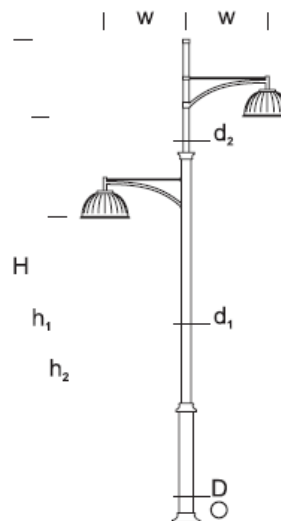

Street Lantern SEVILA 7/1

RECOMMENDED FIXTURES

BELL

CHANTAL

DECO

PRODUCT DESCRIPTION

Lantern made of aluminum, stepped tubular column. Decorated with a characteristic 1- or 2-arm boom. Suggested fixture: Chantal, Deco, Bell.

Designed for: it fits well with historic surroundings at streets and squares.

HEIGHT: 7 m

MECHANICAL DATA

Foundation FBK-120/22

Column/body material Aluminium

Lampshade -

Metal color

Grey 7043

Graphite 7016

Black 9005

DETAILED DESCRIPTION

INDEX	NAZWA NAME	WYMIARY / DIMENSIONS (cm)		FUNDAMENT FOUNDATION
		H/h ₁ /h ₂ /w	D/d ₁ /d ₂ /d ₃	
-	SEVILA LU 7/1	780/700/-/100	13,3/9/7,6/6	FBK-120/22