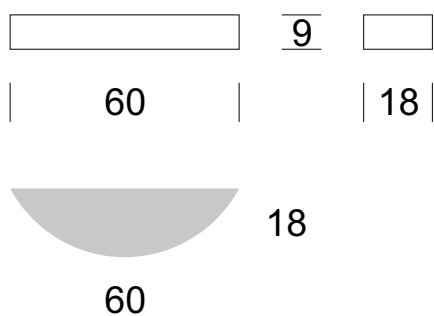

KINKIET RONDO

PRODUCT DESCRIPTION

Rondo luminaires are recommended for lighting both public and commercial spaces as well as modern private apartments. Simple lamp form suits any interior well. Energy-saving LED light sources guarantee a long service life.

TECHNICAL DATA

Number of light sources	1
Voltage	230 V
Source of light	Recommended: 1 x 13 W LED
Optics	S
Light color	-
Protection class - selection	I
Degree of protection	IP20
CE ∇ $\oplus$	Yes
Mounting	On the wall

MATERIAL - FINISH - VARIANTS

Body material	Metal
Metal colour	Black White

Switching on	Switch in the wall

LOGISTICS

Packaging	a collective carton according to order individual carton
Weight	max. 1 kg