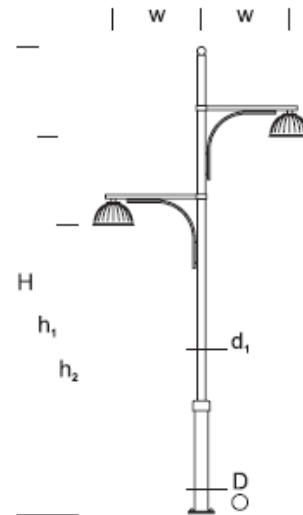

Street Lantern PALIO 7/2

PRODUCT DESCRIPTION

Lantern made of an aluminum, double staged, piped, column with a characteristic, 1 or 2-arm boom.
Suggested fixture: Deco, Chantal, Bell.

Designed for: illumination of parks, streets, promenades, historic areas.

HEIGHT: 7 m

MECHANICAL DATA

Foundation FBK-120/22

Column/body material Aluminium

Lampshade -

Metal color

Grey 7043

Graphite 7016

Black 9005

RECOMMENDED FIXTURES

BELL

CHANTAL

DECO

DETAILED DESCRIPTION

INDEX	NAZWA NAME	WYMIARY / DIMENSIONS (cm)		FUNDAMENT FOUNDATION
		H/h ₁ /h ₂ /w	D/d ₁	
-	PALIO LU 7/2	780/700/-/100	13,3/9	FBK-120/22