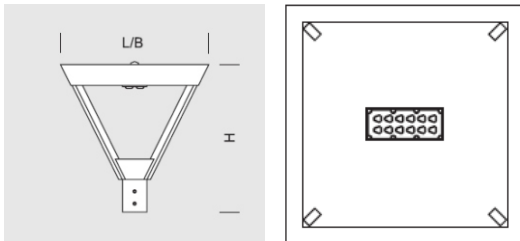

Fixture OTTAWA 24

OPTICS

„S”

„AS”

„ASW”

„ASP”

DETAILED DESCRIPTION

INDEX	NAME	DIMENSIONS [cm]	SOURCE OF LIGHT			FIXTURE			WIND	WEIGHT
		L/B/H	W	lm	lm / W	W	lm	lm / W	m ²	kg
195-1111-000097	OTTAWA 24	47/47/45	24	3700	154	30	3090	103	0,14	6

Data for: Ra > 80, 4000K, 700mA. Source of light and integrated control gear, replacement only by the manufacturer's service.

PRODUCT DESCRIPTION

Universal, modern fixture in inverted pyramid shape. Aluminum body is a sealed equipment chamber, to which sealed LED modules with appropriate optics are fixed. The chamber with cover is seated on four profiles connected to lower rosette, which serves as a mounting for the fixture on a post