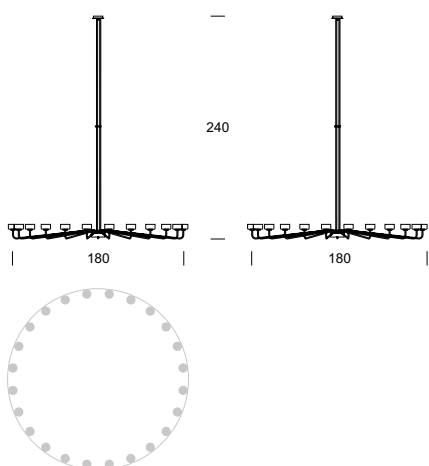

ELMARCO
GOOD FORM FOR LIGHTING

ELMARCO Technika Świetlna Sp. z o.o. Sp. K.
Ul. Krzemowa 7, 81-577 Gdynia,
tel. (58) 552 84 27

CHANDELIER MISTRAL 24 UP

Luminaire data

Recommended light sources

PRODUCT DESCRIPTION

MISTRAL series are luminaires with multiple light sources that have been designed for prestigious, modern interiors. Chandeliers have frames made of stainless steel and are intended for public spaces, a theater foyers and modern churches. The simplicity of implementation as well as the stellate, even distribution of lamps gives the interior a harmonious accent which is additionally highlighted by glass bowls dispersing the light.

TECHNICAL DATA

Number of light sources	24
Voltage	230 V
Source of light	Zalecane: 24 x G9
Optics	S
Light color	-
Protection class - selection	I
Degree of protection	IP20
CE	Yes
Mounting	On the ceiling

MATERIAL - FINISH - VARIANTS

Body material	Metal
Metal colour	Inox Brass Black
Lampshade material	Glass
	Opal mat
Switching on	Switch in the wall

LOGISTICS

Packaging	a collective carton according to order individual carton