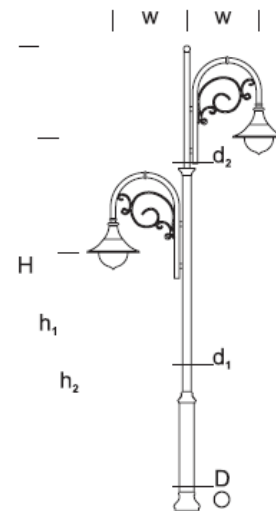

Park Lantern MILY 7/1+1

PRODUCT DESCRIPTION

Classic lantern made of aluminum, piped, decorated column with a characteristic, 1- or 2-arm boom.
Suggested fixture: Chantal, Bell.

Designed for: illumination of parks, streets, promenades, historic areas.

MECHANICAL DATA

Foundation FBO-120/14,5

Column/body material Aluminium

Lampshade -

Metal color

Grey 7043

Graphite 7016

Black 9005

RAL*

RECOMMENDED FIXTURES

BELL

CHANTAL

DETAILED DESCRIPTION

INDEX	NAZWA NAME	WYMIARY / DIMENSIONS (cm)		FUNDAMENT FOUNDATION
		H/h ₁ /h ₂ /w	D/d ₁ /d ₂ /d ₃	
-	MILY LU 7/1+1	810/700/500/75	13,3/9/7,6/6	FBO-120/14,5