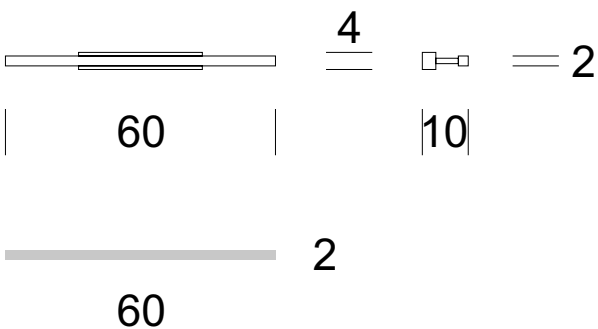

## SCONCE KRESKA 60

Luminaire data

Recommended light sources

### PRODUCT DESCRIPTION

KRESKA is a modern cover with the geometrical shape, carried out from metal in rectangular profiles in colour inox or chrom. LED source is in the set.

### TECHNICAL DATA

Number of light sources	1
Voltage	230 V
Source of light	Recommended: 1x 13,5 W LED (incl.)
Optics	<b>S</b>
Light color	-
Protection class	<b>I</b>
Degree of protection	IP20
CE	Yes
Mounting	On the wall