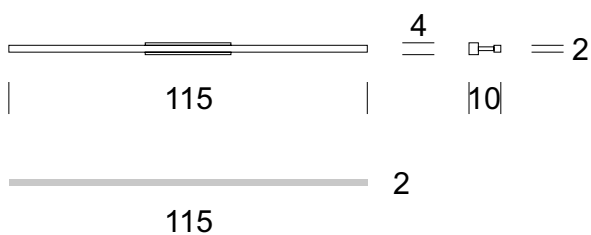

### PRODUCT DESCRIPTION

KRESKA is a modern cover with the geometrical shape, carried out from metal in rectangular profiles in colour inox or chrom. LED source is in the set.

### TECHNICAL DATA

Number of light sources	1
Voltage	230 V
Source of light	Recommended: 1x 27 W LED (incl.)
Optics	<b>S</b>
Light color	-
Protection class - selection	<b>I</b>
Degree of protection	IP44
CE $\nabla$ $\oplus$	Yes
Mounting	On the wall