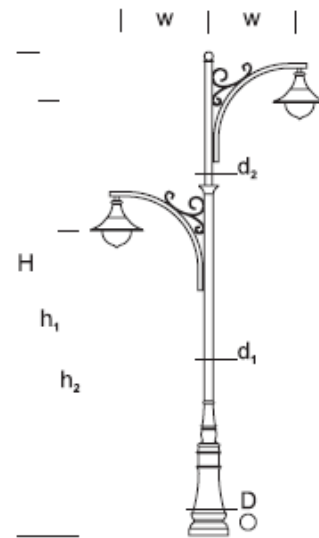

Street Lantern KRAKUS 7/2

PRODUCT DESCRIPTION

Classic lantern made of an aluminum, piped, decorated column with a characteristic, 1- or 2-arm boom. Optional pavement boom, flag grips. Suggested fixture: Bell, Chantal.

Designed for: illumination of streets, historic areas.

MECHANICAL DATA

Foundation FBO-120/14,5

Column/body material Aluminium

Lampshade -

Metal color

Grey 7043

Graphite 7016

Black 9005

RECOMMENDED FIXTURES

BELL

CHANTAL

DETAILED DESCRIPTION

INDEX	NAZWA NAME	WYMIARY / DIMENSIONS (cm)		FUNDAMENT FOUNDATION
		H/h, /h ₂ /w	D/d, /d ₂ /d ₃	
190-1111-711003	KRAKUS LU 7/2	765/700/500/100	13,3/9/7,6/6	FBO-120/14,5