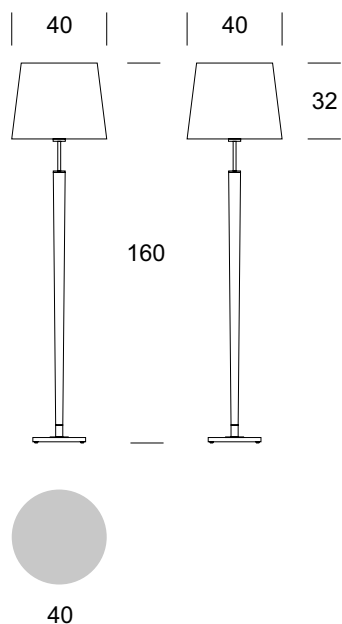

FLOOR LAMP KLEO

PRODUCT DESCRIPTION

A functional lamp in a classic style. Its body is created with tasteful combination and careful finishing of precious metal and wood materials. Textile lampshade finished with a delicate ribbon. Meant for decorative use, for illuminating hotel facilities, reception halls, living rooms, bedrooms and residential buildings.

TECHNICAL DATA

Number of light sources	1
Voltage	230 V
Source of light	Recommended: 1x E-27
Optics	S
Light color	-
Protection class	I
Degree of protection	IP20
CE ∇ \oplus	Yes
Mounting	-

MATERIAL - FINISH - VARIANTS

Body material	Metal/wood	
Metal colour		Inox
		Chrome
Wood colour		Natural
		Brown
		Venge
Lampshade material	Synetic fabric / PVC	
		Cappucino
		Ecrú
		Black
		Grey
Switching on	On cable	