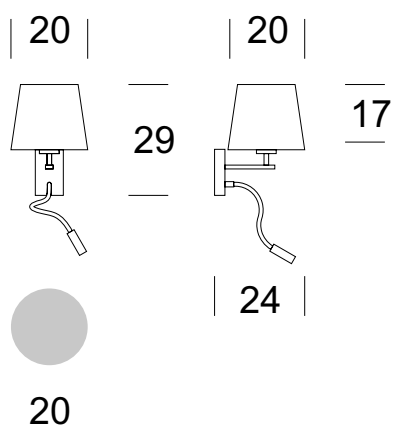

ELMARCO
GOOD FORM FOR LIGHTING

ELMARCO Technika Świetlna Sp. z o.o. Sp. K.
Ul. Krzemowa 7, 81-577 Gdynia,
tel. (58) 552 84 27

SCONCE LED HAVANA

PRODUCT DESCRIPTION

Series of HAVANA are elegant covers which are finding application in modern hotel and residential interiors. Cover made of metal in colour of chromium with the lampshade from the fabric in colour the white or the foil coated with aluminium.

TECHNICAL DATA

Number of light sources	2
Voltage	230 V
Source of light	Recommended: 1x E-27, 1x 1,2 W LED (incl.)
Optics	S
Light color	-
Protection class	I
Degree of protection	IP20
CE ∇ \oplus	Yes
Mounting	On the wall

MATERIAL - FINISH - VARIANTS

Body material	Metal
Metal colour	Inox Chrome
Lampshade material	Tkanina syntetyczna / PCV
	Ecru Grey White
Switching on	Switch in the wall

LOGISTICS

Packaging	a collective carton according to order individual carton
Weight	max. 1 kg