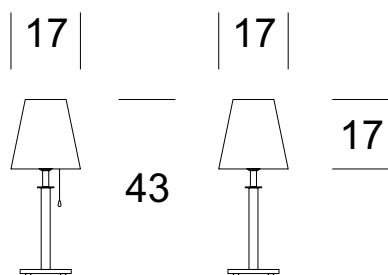

NIGHT LAMP HAMIDA MOS