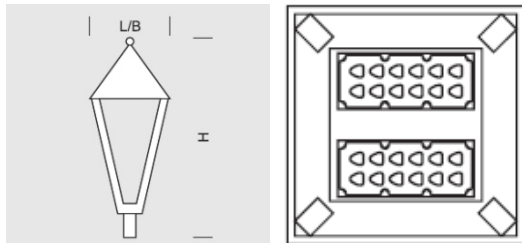

Fixture GEDANIA BIS 48

OPTICS

„S”

„AS”

„ASW”

„ASP”

DETAILED DESCRIPTION

INDEX	NAZWA NAME	DIMENSIONS [cm]	SOURCE OF LIGHT			FIXTURE			WIND	WEIGHT
		L/B/H	W	lm	lm / W	W	lm	lm / W	m ²	kg
195-1111-000093	GEDANIA BIS 48	35/35/70	48	7400	154	60	6100	102	0,07	4,5

Data for: Ra > 80, 4000K, 700mA. Source of light and integrated control gear, replacement only by the manufacturer's service.

PRODUCT DESCRIPTION

Universal classic fixture for mounting directly at posts (ř60 mm) or in arm-systems at a height of 3-5 m. Aluminum body forms a sealed chamber (closed with a plate) with a sealed LED module (with the lens) from the outside. The chamber is seated on profiles connected to its lower rosette, which also serves as a mounting for the fixture on a post.