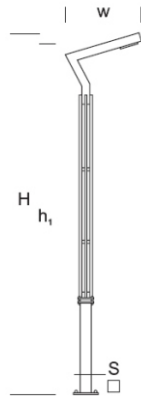

Street Lantern GARNIZON E 6/2

OPTICS

„S”

„AS”

„ASW”

„ASP”

DETAILED DESCRIPTION

INDEX	NAZWA NAME	WYMIARY / DIMENSIONS (cm)		ŹRÓDŁO ŚWIATEŁA / SOURCE OF LIGHT			OPRAWA / FIXTURE			FUNDAMENT FOUNDATION
		H/h ₁	w/S	W	lm	lm / W	W	lm	lm / W	
190-1111-620023	GARNIZON E LU 6/2	600/575	100/12x12/-	49	7400	154	60	7000	117	FBK-120/22

Data for: Ra > 80, 4000K, 700mA. Source of light and integrated control gear, replacement only by the manufacturer's service.

PRODUCT DESCRIPTION

Original lantern made of aluminum profiles. Fixture mounted on the top or boom.

HEIGHT: 6 m

TECHNICAL SPECIFICATIONS

Voltage	230 V
Source power / fixture	Recommended: Integrated 60 W/7000 lm
Lifetime	80.000 h LB 80/20
Optics	S AS ASP ASW
Ambient temperature	-30 ÷ +45
Light color	4000 3000 *
Ingress Protection	IP66
Protection class	I II *
CE	Yes

* choice

MECHANICAL DATA

Foundation	FBK-120/22
Column/body material	Aluminium
Lampshade	PMMA
Metal color	

ON ORDER

** on special order