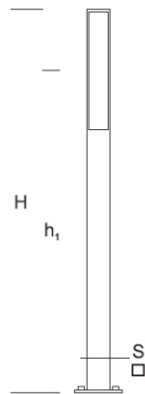

Garden Lamp FRYZJA 2,0

OPTICS

„S”

Kierunki światła do wyboru
Light angle – a variety of options

DETAILED DESCRIPTION

INDEX	NAZWA NAME	WYMIARY / DIMENSIONS (cm)		ŹRÓDŁO ŚWIATEŁA / SOURCE OF LIGHT			OPRAWA / FIXTURE			FUNDAMENT FOUNDATION
		H/h ₁ /h ₂	w/S	W	lm	lm / W	W	lm	lm / W	
172-00.-000089	FRYZJA LO 2,0	200/160	10x10	30	3600	120	35	2450	70	FBO-50/16

Data for: Ra > 80, 4000K, 700mA. Source of light and integrated control gear, replacement only by the manufacturer's service.

PRODUCT DESCRIPTION

Universal fixture designed to illuminate passage-ways, highlight driveways, parking lots, yacht quays and to illuminate gardens, alleys and paths. Optionally, electric socket 230 V IP 54 and motion sensor can be mounted. Lamp-shade made of milky PMMA. Body made of aluminium made in various version A, B, C gives various manners to compose illumination in order to create the right-atmosphere of the place.

HEIGHT: 2 m

TECHNICAL SPECIFICATIONS

Voltage	230 V
Source power / fixture	Recommended: Integrated 35 W/2450 lm
Lifetime	70.000 h LB 80/20
Optics	S
Ambient temperature	-30 ÷ +45
Light color	4000 3000 *
Ingress Protection	IP65
Protection class	I II *
CE	Yes

* choice

MECHANICAL DATA

Foundation	FBO-50/16
Column/body material	Aluminium
Lampshade	PMMA
Metal color	<div style="display: flex; align-items: center;"> <div style="width: 20px; height: 20px; background-color: #f0f0f0; margin-right: 5px;"></div> White 9003 <div style="width: 20px; height: 20px; background-color: #808080; margin-right: 5px; margin-top: 5px;"></div> Grey 7043 <div style="width: 20px; height: 20px; background-color: #404040; margin-right: 5px; margin-top: 5px;"></div> Graphite 7016 <div style="width: 20px; height: 20px; background-color: #202020; margin-right: 5px; margin-top: 5px;"></div> Black 9005 <div style="margin-left: 10px; border: 1px solid black; padding: 2px;">RAL*</div> </div>