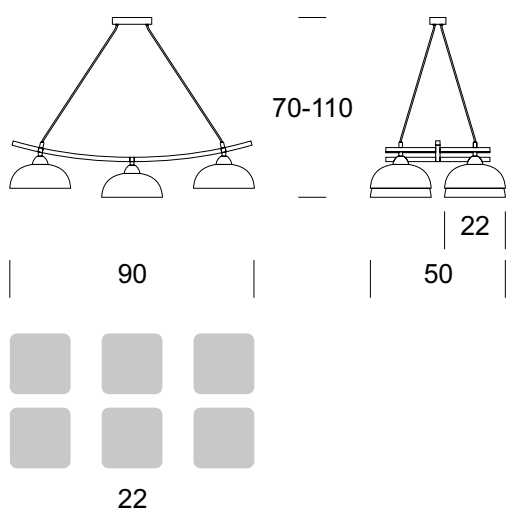

CHANDELIER FORUM 6

Luminaire data

Recommended light sources

PRODUCT DESCRIPTION

Lamps of series FORUM are harmonious connecting glass and metal. The original fixed lampshade is on the metal body of the lamp which is approachable in colour inox, patina and silver. Relatively solid lampshades are granting elegant character this lamp. She is allocated for residential as well as hotel interiors.

TECHNICAL DATA

Number of light sources	6
Voltage	230 V
Source of light	Recommended: 6 x E27
Optics	S
Light color	-
Protection class	I
Degree of protection	IP20
CE	Yes
Mounting	On the ceiling

MATERIAL - FINISH - VARIANTS

Body material	Metal
Metal colour	Inox Chrome Patina
Lampshade material	Glass
	Frost
Switching on	Switch in the wall

LOGISTICS

Packaging	a collective carton according to order individual carton