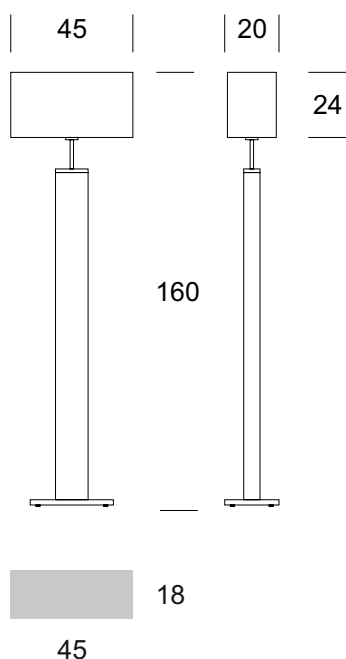

FLOOR LAMP ENEA

Luminaire data

Recommended light sources

PRODUCT DESCRIPTION

With a metal base and wooden body ENEA is extremely elegant luminaire. There are many choices of metal and wood finishes.

TECHNICAL DATA

Number of light sources	1
Voltage	230 V
Source of light	Recommended: 1x E-27
Optics	S
Light color	-
Protection class	I
Degree of protection	IP20
CE ∇ \oplus	Yes
Mounting	-

MATERIAL - FINISH - VARIANTS

Body material	Metal/wood	
Metal colour		Inox
		Chrome
Wood colour		Natural
		Brown
		Venge
Lampshade material	Synetic fabric / PVC	
		Black
		Ecrú
		Grey
Switching on	On cable	