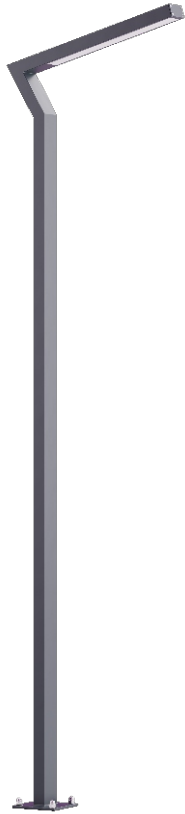

Garden Lamp ELEW PLUS 2,0

OPTICS

„AS”

DETAILED DESCRIPTION

INDEX	NAZWA NAME	WYMIARY / DIMENSIONS (cm)		ŹRÓDŁO ŚWIATEŁA / SOURCE OF LIGHT			OPRAWA / FIXTURE			FUNDAMENT FOUNDATION
		H/h ₂	w/S	W	lm	lm / W	W	lm	lm / W	
172-00.-310010	ELEW LO 2,0	200/195/-	60/10x5	17	2800	155	20	1710	86	FBK-50/16

Data for: Ra > 80, 4000K, 700mA. Source of light and integrated control gear, replacement only by the manufacturer's service.

PRODUCT DESCRIPTION

Modern lantern made of rectangular aluminum profiles. Built into the boom is a rectangular SMD LED panel with asymmetrical characteristics as a light source. PMMA diffuser resistant to UV rays. Possibility to mount a 230 V IP 54 outlet.

HEIGHT: 2 m

TECHNICAL SPECIFICATIONS

Voltage	230 V
Source power / fixture	Recommended: Integrated 20 W/1710 lm
Lifetime	70.000 h LB 80/20
Optics	AS
Ambient temperature	-30 ÷ +45
Light color	4000 3000 *
Ingress Protection	IP65
Protection class	I II *
CE	Yes

* choice

MECHANICAL DATA

Foundation	FBK-50/16
Column/body material	Aluminium
Lampshade	PMMA
Metal color	<div style="display: flex; align-items: center;"> <div style="width: 20px; height: 20px; background-color: #f0f0f0; margin-right: 5px;"></div> White 9003 <div style="width: 20px; height: 20px; background-color: #808080; margin-right: 5px; margin-top: 5px;"></div> Grey 7043 <div style="width: 20px; height: 20px; background-color: #404040; margin-right: 5px; margin-top: 5px;"></div> Graphite 7016 <div style="width: 20px; height: 20px; background-color: #202020; margin-right: 5px; margin-top: 5px;"></div> Black 9005 <div style="border: 1px solid black; padding: 2px; margin-left: 10px; margin-top: 5px;">RAL*</div> </div>