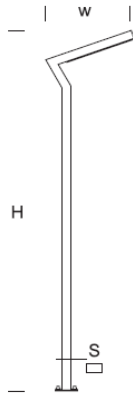

Garden Lamp ELEW PLUS 2,0

OPTICS

„AS”

DETAILED DESCRIPTION

INDEX	NAZWA NAME	WYMIARY / DIMENSIONS (cm)		ŹRÓDŁO ŚWIATEŁA / SOURCE OF LIGHT			OPRAWA / FIXTURE			FUNDAMENT FOUNDATION
		H/h ₂	w/S	W	lm	lm / W	W	lm	lm / W	
172-00.-310010	ELEW LO 2,0	200/195/-	60/10x5	17	2800	155	20	1710	86	FBK-50/16

Data for: Ra > 80, 4000K, 700mA. Source of light and integrated control gear, replacement only by the manufacturer's service.

PRODUCT DESCRIPTION

Modern lantern made of rectangular aluminum profiles. Built into the boom is a rectangular SMD LED panel with asymmetrical characteristics as a light source. PMMA diffuser resistant to UV rays. Possibility to mount a 230 V IP 54 outlet.

HEIGHT: 2 m

TECHNICAL SPECIFICATIONS

Voltage	230 V
Source power / fixture	Recommended: Integrated 20 W/1710 lm
Lifetime	70.000 h LB 80/20
Optics	AS
Ambient temperature	-30 ÷ +45
Light color	4000 3000 *
Ingress Protection	IP65
Protection class	I II *
CE	Yes

* choice

MECHANICAL DATA

Foundation	FBK-50/16
Column/body material	Aluminium
Lampshade	PMMA
Metal color	<div style="display: flex; align-items: center;"> <div style="width: 20px; height: 20px; background-color: #f0f0f0; margin-right: 5px;"></div> White 9003 <div style="width: 20px; height: 20px; background-color: #808080; margin-right: 5px; margin-top: 5px;"></div> Grey 7043 <div style="width: 20px; height: 20px; background-color: #404040; margin-right: 5px; margin-top: 5px;"></div> Graphite 7016 <div style="width: 20px; height: 20px; background-color: #202020; margin-right: 5px; margin-top: 5px;"></div> Black 9005 <div style="border: 1px solid black; padding: 2px; margin-left: 10px; margin-top: 5px;">RAL*</div> </div>