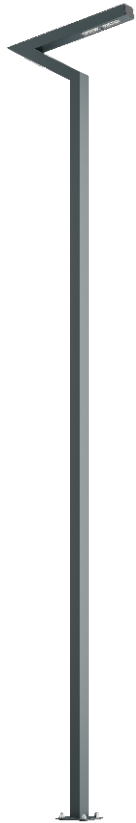

## Street Lantern ELEW 7/2+1

### OPTICS

„S”

„AS”

„ASW”

„ASP”

### DETAILED DESCRIPTION

INDEX	NAZWA NAME	WYMIARY / DIMENSIONS (cm)		ŹRÓDŁO ŚWIATŁA / SOURCE OF LIGHT			OPRAWA / FIXTURE			FUNDAMENT FOUNDATION
		H/h <sub>1</sub> /h <sub>2</sub>	w/S	W	lm	lm / W	W	lm	lm / W	
190-1111-721001	ELEW LU 7/2+1	700/670/650	120/15x12	72	12960	180	90	11010	123	FBK-150/22

### PRODUCT DESCRIPTION

Modern lantern made of rectangular aluminum profiles. A unique form provides a distinctive architectural element. In the boom a modular LED luminaire with excellent optical parameters and modeled characteristics of a street luminaire. The lenses used give a diffuse reflection effect reducing glare. UV-resistant polycarbonate diffuser.