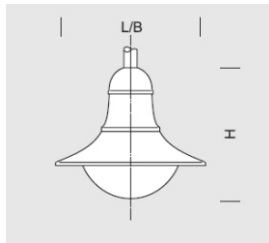

Fixture CHANTAL M 32