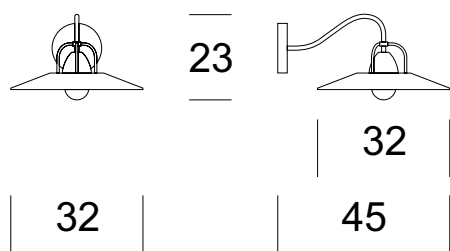

SCONCE CASINO BIS 1

25

PRODUCT DESCRIPTION

Single ceiling lamps successfully can be as lighting in the kitchen or the dining room in the house property.
We recommend the particular attention the ceiling lamp on the rope overhang.

TECHNICAL DATA

Number of light sources	1
Voltage	230 V
Source of light	Recommended: 1x E-27
Optics	S
Light color	-
Protection class	I
Degree of protection	IP20
CE	Tak
Mounting	On the wall

MATERIAL - FINISH - VARIANTS

Body material	Metal
Metal colour	 Black  Patina  Gold

Switching on	Switch in the wall
--------------	--------------------

LOGISTICS

Packaging	a collective carton according to order individual carton
Weight	max. 1 kg