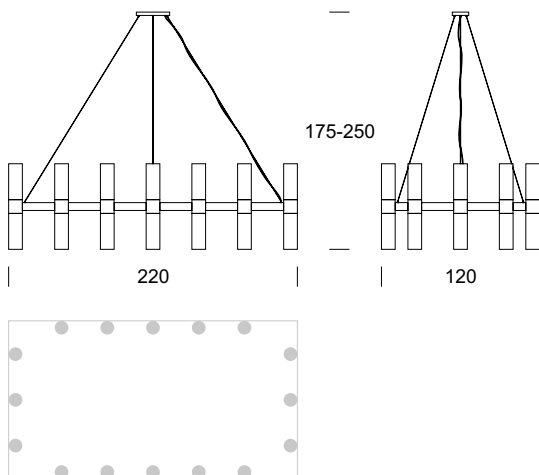

ELMARCO
GOOD FORM FOR LIGHTING

ELMARCO Technika Świetlna Sp. z o.o. Sp. K.
Ul. Krzemowa 7, 81-577 Gdynia,
tel. (58) 552 84 27

CHANDELIER CARLO BIS 16 UP/DOWN

Dane oprawy

Zalecane źródła światła

PRODUCT DESCRIPTION

The CARLO series of lamps is made of metal and comes in three colors to choose from: black, silver and graphite. RAL palette colours are also available. White, frosted mat lampshades.

TECHNICAL DATA

Number of light sources	32
Voltage	230 V
Source of light	Recommended: 32 x 7,5 W LED
Optics	S
Light color	-
Protection class	I
Degree of protection	IP20
CE	Yes
Mounting	Do On the ceiling