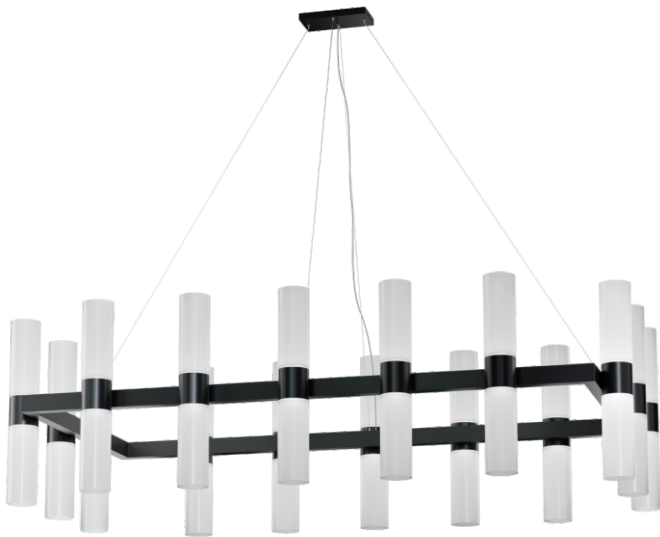

ELMARCO
GOOD FORM FOR LIGHTING

ELMARCO Technika Świetlna Sp. z o.o. Sp. K.
Ul. Krzemowa 7, 81-577 Gdynia,
tel. (58) 552 84 27

CHANDELIER CARLO BIS 16 UP/DOWN

Dane oprawy

Zalecane źródła światła

PRODUCT DESCRIPTION

The CARLO series of lamps is made of metal and comes in three colors to choose from: black, silver and graphite. RAL palette colours are also available. White, frosted mat lampshades.

TECHNICAL DATA

Number of light sources	32
Voltage	230 V
Source of light	Recommended: 32 x 7,5 W LED
Optics	S
Light color	-
Protection class	I
Degree of protection	IP20
CE	Yes
Mounting	Do On the ceiling

MATERIAL - FINISH - VARIANTS

Body material	Metal
Metal colour	Inox Chrome Black
Lampshade material	Glass
	Opal mat
Switching on	Switch in the wall

LOGISTICS

Packaging	a collective carton according to order individual carton
-----------	-------------------------------------------------------------