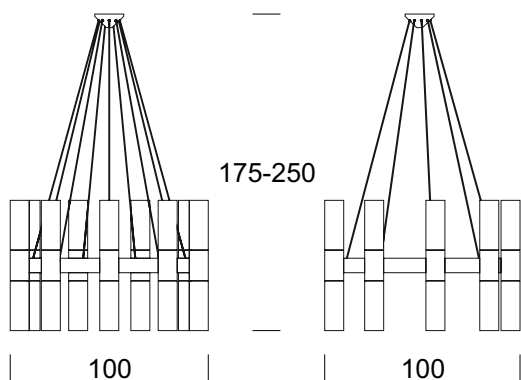

## CHANDELIER CARLO 9 UP/DOWN

### PRODUCT DESCRIPTION

The CARLO series of lamps is made of metal and comes in three colors to choose from: black, silver and graphite. RAL palette colours are also available. White, frosted mat lampshades.

### TECHNICAL DATA

Number of light sources	18
Voltage	230 V
Source of light	Recommended: 18 x 7,5 W LED COB
Optics	<b>S</b>
Light color	-
Protection class	<b>I</b>
Degree of protection	IP20
CE $\nabla$ $\oplus$	Yes
Mounting	On the ceiling