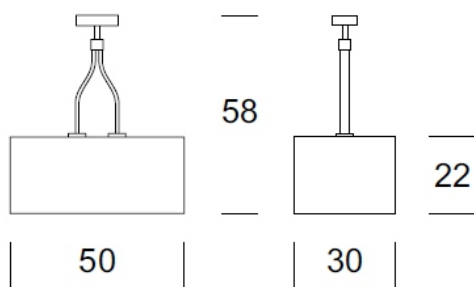

PENDANT LAMP BRANDY

Luminaire data

Recommended light sources

PRODUCT DESCRIPTION

Series of BRANDY lights are modern fixtures characterised by high-quality materials and careful finishing. They will make your home's interior an original and comfortable place. The unique oval shaped luminaires along with decorative elements will find use in every room.

TECHNICAL DATA

Number of light sources	2
Voltage	230 V
Source of light	Recommended: 2x E-27
Optics	S
Light color	-
Protection class	I
Degree of protection	IP20
CE ∇ $\oplus$	Yes
Mounting	On the ceiling

MATERIAL - FINISH - VARIANTS

Body material	Metal
Metal colour	Inox Black Patina
Lampshade material	Synetic fabric / PVC
	Ecru Turquoise Black
Switching on	Switch in the wall

LOGISTICS

Packaging	a collective carton according to order individual carton