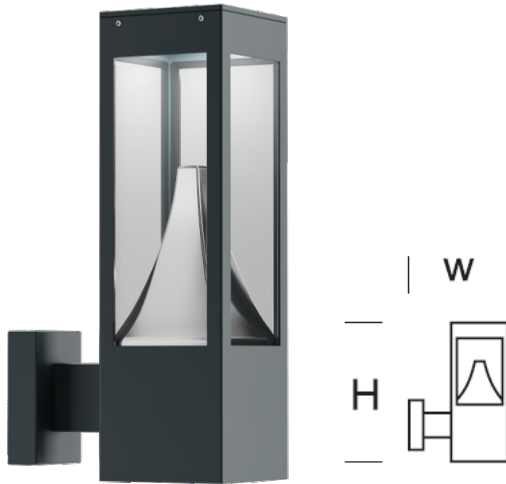

## Sconce BOKARD O D

### DETAILED DESCRIPTION

INDEX	NAZWA NAME	WYMIARY / DIMENSIONS (cm)		ŹRÓDŁO ŚWIATEŁA / SOURCE OF LIGHT			OPRAWA / FIXTURE			FUNDAMENT FOUNDATION
		H/h, h <sub>2</sub>	w/S	W	lm	lm / W	W	lm	lm / W	
173-00.-000034	BOKARD O KD	40/-	22/12x12	6,5	1250	192	8	960	125	-

### PRODUCT DESCRIPTION

A modern LED wall lamp whose column is a square profile aluminum. The upper part is the optical chamber.