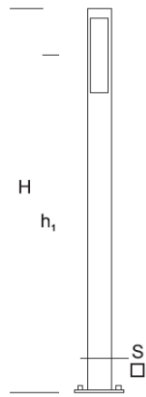

ELMARCO
GOOD FORM FOR LIGHTING

ELMARCO Technika Świetlna Sp. z o.o. Sp. K.
Ul. Krzemowa 7, 81-577 Gdynia,
tel. (58) 552 84 27

Garden Lamp BOKARD M 1,2

OPTICS

„S”

DETAILED DESCRIPTION

INDEX	NAZWA NAME	WYMIARY / DIMENSIONS (cm)		ŹRÓDŁO ŚWIATEŁA / SOURCE OF LIGHT			OPRAWA / FIXTURE			FUNDAMENT FOUNDATION
		H/h ₁	w/S	W	lm	lm / W	W	lm	lm / W	
172-00.-000091	BOKARD M LO 1,2	120/115	-/12x12	6,5	1200	180	8	920	115	FBO 50/7,5

Data for: Ra > 80, 4000K, 700mA. Source of light and integrated control gear, replacement only by the manufacturer's service.

PRODUCT DESCRIPTION

Modern LED lantern with its column made of a square aluminium profile fixed to the foundation. The upper part forms an optical chamber. Lamp-shade made of PC or PMMA (milk).

HEIGHT: 1,2 m

TECHNICAL SPECIFICATIONS

Voltage	230 V
Source power / fixture	Recommended: Integrated 8 W/920 lm
Lifetime	80.000 h LB 80/20
Optics	S
Ambient temperature	-30 ÷ +45
Light color	4000 3000*
Ingress Protection	IP66
Protection class	I II *
CE	Yes