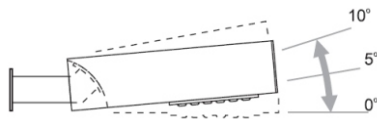

Fixture BERNA K 24

OPTICS

„S”

„AS”

„ASW”

„ASP”

DETAILED DESCRIPTION

| INDEX | NAME | DIMENSIONS [cm] | LIGHT SOURCE | | | FIXTURE | | | WIND m ² | WEIGHT kg |
|-------|------------|-----------------|--------------|------|--------|---------|------|--------|------------------------|--------------|
| | | L/B/H | W | lm | lm / W | W | lm | lm / W | | |
| - | BERNA K 24 | 50/15/10 | 24 | 3700 | 154 | 30 | 3500 | 117 | 0,08 | 4 |

Data for: Ra > 80, 4000K, 700mA. Source of light and integrated control gear, replacement only by the manufacturer's service.

PRODUCT DESCRIPTION

Modern fixture adapted to be mounted both on a facade and on a post. Body made of aluminum forms the base for sealed LED modules and equipment chamber. Adjustable handle allows easy mounting on facade or post.