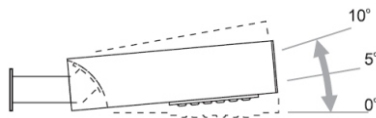

Fixture BERNA 24

OPTICS

„S”

„AS”

„ASW”

„ASP”

DETAILED DESCRIPTION

INDEX	NAME	DIMENSIONS [cm]	LIGHT SOURCE			FIXTURE			WIND m ²	WEIGHT kg
		L/B/H	W	lm	lm / W	W	lm	lm / W		
195-1111-000101	BERNA 24	50/15/10	24	3700	154	30	3500	117	0,08	4

Data for: Ra > 80, 4000K, 700mA. Source of light and integrated control gear, replacement only by the manufacturer's service.

PRODUCT DESCRIPTION

Modern fixture adapted to be mounted on a post. Body made of aluminum forms the base for sealed LED modules and equipment chamber. Adjustable handle allows easy mounting on a post.