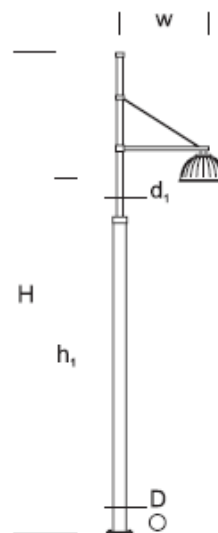

Lantern BERG 4/2

RECOMMENDED FIXTURES

BELL

WEGA

DECO

OPIS PRODUKTU

Lantern made of an aluminum column with a characteristic, 1- or 2-arm boom, with a marine accent. Suggested fixture: Deco, Wega, Bell.

Designed for: illumination of passageways along modern architecture.

MECHANICAL DATA

Foundation FBK-90/18

Column/body material Aluminium

Lampshade -

Metal color

Grey 7043

Graphite 7016

Black 9005

DETAILED DESCRIPTION

INDEX	NAZWA NAME	WYMIARY / DIMENSIONS (cm)		FUNDAMENT FOUNDATION
		H/h,w	D/d, /d ₂ /d ₃	
-	BERG LP 4/2	485/400/80	12/7,6	FBK-90/18