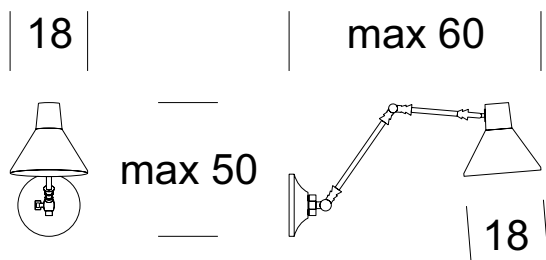

SCONCE BD S 1

PRODUCT DESCRIPTION

BD series of lamps is classical connection of simplicity and elegance. Specialistic joints allow precise positioning of light in the desired direction.

TECHNICAL DATA

Number of light sources	1
Voltage	230 V
Source of light	Recommended: 1x E-27
Optics	S
Light color	-
Protection class	I
Degree of protection	IP20
CE	Yes
Mounting	On the wall

MATERIAL - FINISH - VARIANTS

Body material	Metal
Metal colour	Gold Black
Lampshade material	Metal
	Gold Black
Switching on	Switch in the wall

LOGISTICS

Packaging	a collective carton according to order individual carton
Weight	max. 1 kg