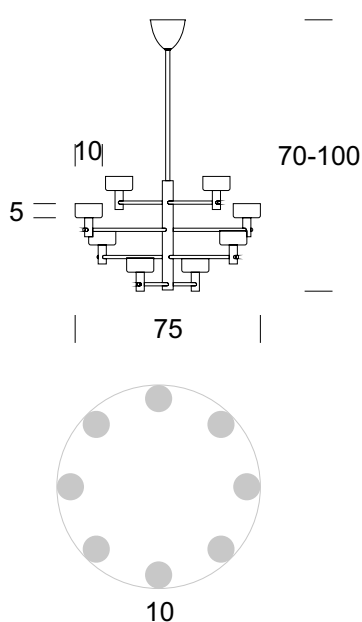

CHANDELIER BALI S 8

PRODUCT DESCRIPTION

BALI is a series designed with modern interiors in mind. The use of multiple light sources, arranged at different levels and different arm lengths creates an interesting effect. Each level can be moved left or right along a circle.

TECHNICAL DATA

Number of light sources	8
Voltage	230 V
Source of light	Recommended: 8 x G9
Optics	S
Light color	-
Protection class	I
Degree of protection	IP20
CE ∇ \oplus	Yes
Mounting	On the ceiling

MATERIAL - FINISH - VARIANTS