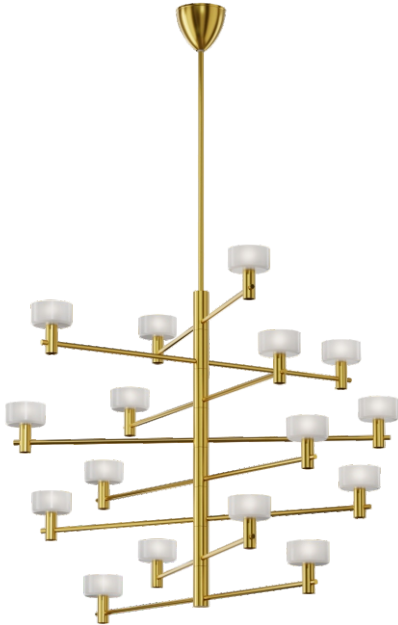

## CHANDELIER BALI S 16

### PRODUCT DESCRIPTION

BALI is a series designed with modern interiors in mind. The use of multiple light sources, arranged at different levels and different arm lengths creates an interesting effect. Each level can be moved left or right along a circle.

### MATERIAL - FINISH - VARIANTS

Body material	Metal
Metal colour	<div style="display: flex; gap: 10px;"> <div style="width: 20px; height: 15px; background-color: black; border: 1px solid black;"></div> <b>Black</b>  <div style="width: 20px; height: 15px; background-color: #cccccc; border: 1px solid black;"></div> <b>Inox</b>  <div style="width: 20px; height: 15px; background-color: #d4af37; border: 1px solid black;"></div> <b>Gold</b> </div>
Lampshade material	Glass
	<div style="width: 20px; height: 15px; background-color: #e0e0e0; border: 1px solid black;"></div> <b>Frost</b>
Switching on	Switch in the wall