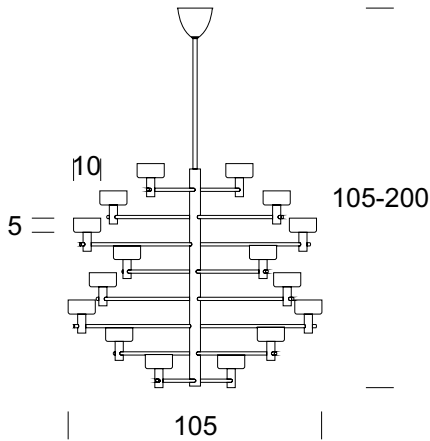

## CHANDELIER BALI S 16

### PRODUCT DESCRIPTION

BALI is a series designed with modern interiors in mind. The use of multiple light sources, arranged at different levels and different arm lengths creates an interesting effect. Each level can be moved left or right along a circle.

### TECHNICAL DATA

Number of light sources	16
Voltage	230 V
Source of light	Recommended: 16 x G9
Optics	<b>S</b>
Light color	-
Protection class	<b>I</b>
Degree of protection	IP20
CE $\nabla$ $\oplus$	Yes
Mounting	On the ceiling