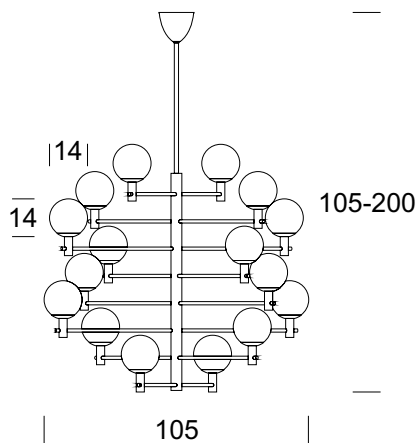

CHANDELIER BALI K 16

PRODUCT DESCRIPTION

BALI is a series designed with modern interiors in mind. The use of multiple light sources, arranged at different levels and different arm lengths creates an interesting effect. Each level can be moved left or right along a circle.

TECHNICAL DATA

Number of light sources	16
Voltage	230 V
Source of light	Recommended: 16 x G9
Optics	S
Light color	-
Protection class	I
Degree of protection	IP20
CE ∇ \oplus	Yes
Mounting	On the ceiling

MATERIAL - FINISH - VARIANTS

Body material	Metal
Metal colour	<div style="display: flex; align-items: center;"> <div style="width: 20px; height: 15px; background-color: black; margin-right: 5px;"></div> Black </div> <div style="display: flex; align-items: center; margin-top: 5px;"> <div style="width: 20px; height: 15px; background-color: #cccccc; margin-right: 5px;"></div> Inox </div> <div style="display: flex; align-items: center; margin-top: 5px;"> <div style="width: 20px; height: 15px; background-color: #d4af37; margin-right: 5px;"></div> Gold </div>
Lampshade material	Glass