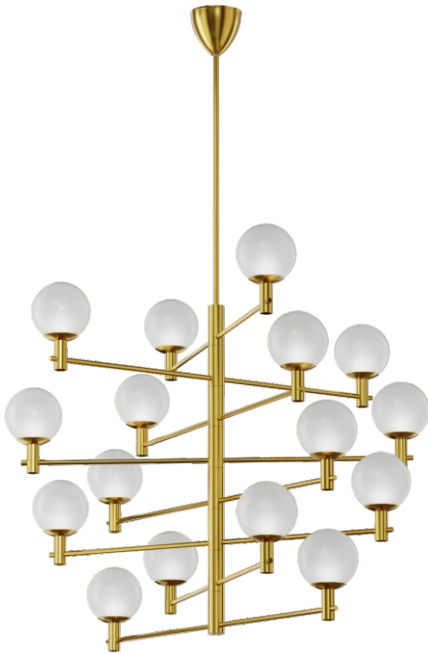

CHANDELIER BALI K 16

PRODUCT DESCRIPTION

BALI is a series designed with modern interiors in mind. The use of multiple light sources, arranged at different levels and different arm lengths creates an interesting effect. Each level can be moved left or right along a circle.

TECHNICAL DATA

Number of light sources	16
Voltage	230 V
Source of light	Recommended: 16 x G9
Optics	S
Light color	-
Protection class	I
Degree of protection	IP20
CE ∇ \oplus	Yes
Mounting	On the ceiling

MATERIAL - FINISH - VARIANTS

Body material	Metal
Metal colour	<div style="display: flex; align-items: center;"> <div style="width: 20px; height: 15px; background-color: black; margin-right: 5px;"></div> Black </div> <div style="display: flex; align-items: center; margin-top: 5px;"> <div style="width: 20px; height: 15px; background-color: #cccccc; margin-right: 5px;"></div> Inox </div> <div style="display: flex; align-items: center; margin-top: 5px;"> <div style="width: 20px; height: 15px; background-color: #d4af37; margin-right: 5px;"></div> Gold </div>
Lampshade material	Glass