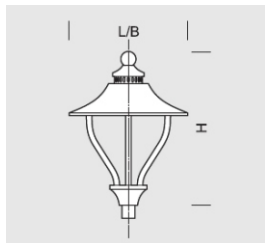

Fixture ARIA PLUS 72

OPTICS

„S”

„AS”

„ASW”

„ASP”

DETAILED DESCRIPTION

INDEX	NAME	DIMENSIONS [cm]	LIGHT SOURCE			FIXTURE			WIND	WEIGHT
		L/B/H	W	lm	lm / W	W	lm	lm / W		
195-1111-00008	ARIA PLUS 72	57/57/72	72	11100	153	90	10000	111	0,06	6

Data for: Ra > 80, 4000K, 700mA. Source of light and integrated control gear, replacement only by the manufacturer's service.

PRODUCT DESCRIPTION

Classic fixture adapted for mounting directly at a post with 60mm diameter or in arm-system - Aria, Aria Bis at a height of 3-4 m, Aria Plus at a height of 5-6m. Aluminum body forms a sealed chamber for fittings closed with a plate and a sealed tight LED module (with the lens) attached to it at the lampshade's side. The chamber is seated on shaped profiles connected to its lower rosette, which serves as a mounting for the fixture on a post.

* choice

MECHANICAL DATA

Foundation	-
Fixture material	Aluminium
Lampshade	-
Metal color	

Grey 7043

Graphite 7016

Black 9005

ON ORDER

** on special order